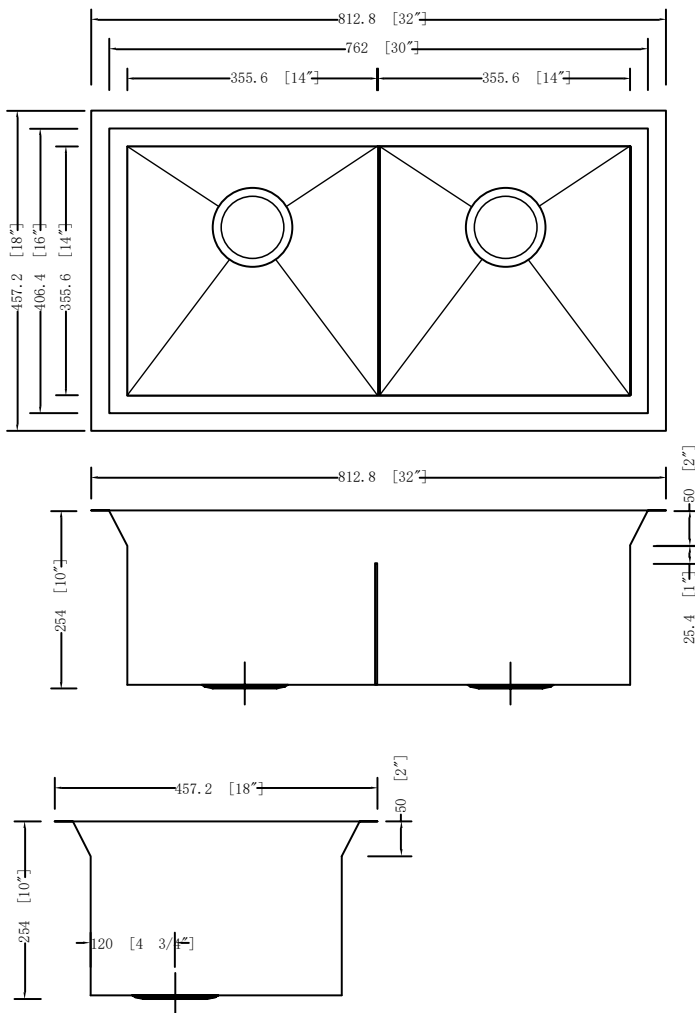

DSS-5050

KITCHEN SINK WITH SLANTED LEDGE

Style:

- 50/50 Zero Radius with Slanted Ledges
- Undermount
- Kitchen Sink
- Single Bowl

Size:

- Overall: 32" x 18" x 10"
- Bowl Size: (L/R) 14" x 14" x 10"

Features:

- 5 Inch Divide
- 16 Gauge Thickness
- 304 Stainless Steel Sink
- 18/10 Chrome/Nickel Content
- Extra Large Sound Cancellation Pads
- Thermal Undercoating

Certifications:

- cUPC
- NQA ISO 9001
- UKAS
- CSA